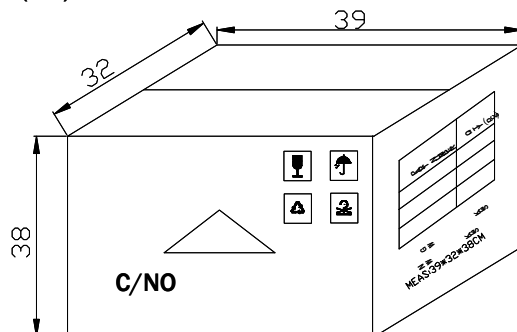

DEVICE	QTY/polybag(pcs)	Polybag/box A	Fig
5mm(T-1 3/4)	1000	8 bags	Label 1
3mm(T-1)	1000	10 bags	Label 1
10mm(T-1)	250	8 bags	Label 1
Blue/Green/White	500pcs	8 bags	Label 2

CARTON
Dimension(cm):39*32*38