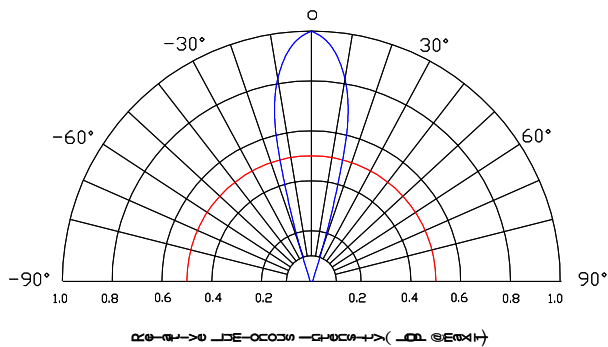

FYL- 3014XXX1A

Features:

- General purpose leads
- RoHs compliant.

Descriptions:

- Dice material: GaP/GaAsP/InGaN/AlGaInP.
- Device Outline: $\Phi 3\text{mm}$ Round Type.

Radiation pattern.