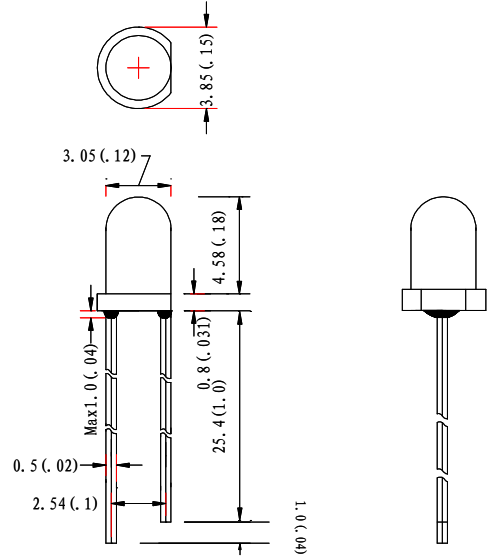

FYL- 3014XXX1A

Features:

- General purpose leads
- RoHs compliant.

Descriptions:

- Dice material: GaP/GaAsP/InGaN/AlGaInP.
- Device Outline: $\Phi 3\text{mm}$ Round Type.

Radiation pattern.

Package configuration

- ◆ All dimensions are millimeters (inches)
- ◆ Tolerance is $\pm 0.25\text{mm}$ (.010") unless otherwise noted.

Absolute maximum ratings($T_a=25^\circ\text{C}$)

Parameter	MAX.	Unit
Continuous Forward Current	20	mA
Derating Linear From 50°C	0.4	mA/ $^\circ\text{C}$
Reverse Voltage	5	V
Operating Temperature Range	-30°C to $+80^\circ\text{C}$	
Storage Temperature Range	-40°C to $+100^\circ\text{C}$	
Lead Soldering Temperature[4mm(.157") From Body]	260 $^\circ\text{C}$ for 5 Seconds	

Optical Characteristics at TA = 25° C

Part Number	Lens Color	Wave length (nm)	Intensity (mcd)	Angle ^{2 θ} 1/2
FYL-3014HD1A	Red Diffused	700	20	50
FYL-3014SRD1A	Red Diffused	660	80	50
FYL-3014ED1A	Red Diffused	625	50	50
FYL-3014AD1A	Amber Diffused	610	42	50
FYL-3014YD1A	Yellow Diffused	588	48	50
FYL-3014GD1A	Green Diffused	568	50	50
FYL-3014LRC1A	Water Clear	660	700	30
FYL-3014SHRC1A	Water Clear	640	850	30
FYL-3014SURC1A	Water Clear	630	2200	30
FYL-3014NURC1A	Water Clear	630	2800	30
FYL-3014LURC1A	Water Clear	630	4000	30
FYL-3014SUAC1A	Water Clear	610	1100	30
FYL-3014SUYC1A	Water Clear	588	1800	30
FYL-3014SUGC1A	Water Clear	568	500	30
FYL-3014PGC1A	Water Clear	520	10000	25
FYL-3014BGC1A	Water Clear	505	8000	25
FYL-3014UBC1A	Water Clear	470	2500	25
FYL-3014VC1A	Water Clear	410	90(mW)	25
FYL-3014UWC1A	Water Clear	X:0.29 Y:0.30 9500K	5500	30
FYL-3014WC1A-UWW	Water Clear	X:0.43 Y:0.42 3300K	5200	30
FYL-3014UWC1A-ULW	Water Clear	X:0.25 Y:0.26 15000K	5500	30

LAMP PACKING.

DEVICE	QTY/polybag(pcs)	Polybag/box A	Fig
5mm(T-1 3/4)	1000	8 bags	Label 1
3mm(T-1)	1000	10 bags	Label 1
10mm(T-1)	250	8 bags	Label 1
Blue/Green/White	500pcs	8 bags	Label 2

CARTON
Dimension(cm):39*32*38