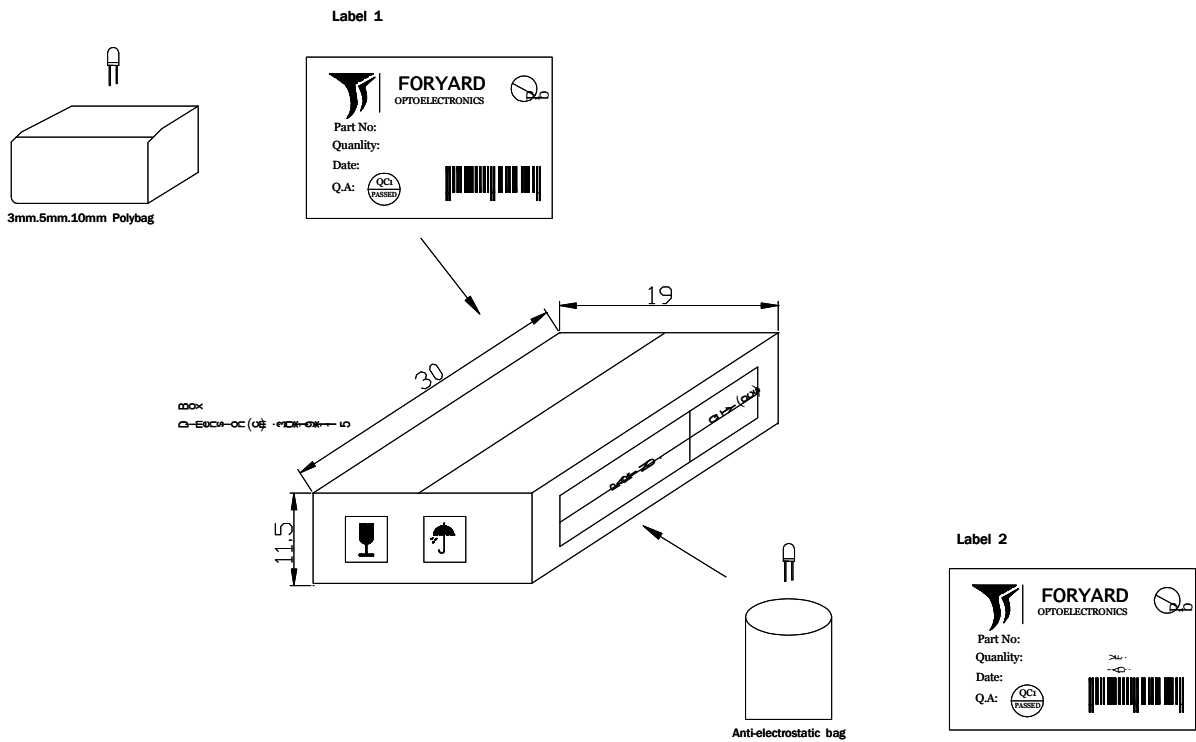

LAMP PACKING.